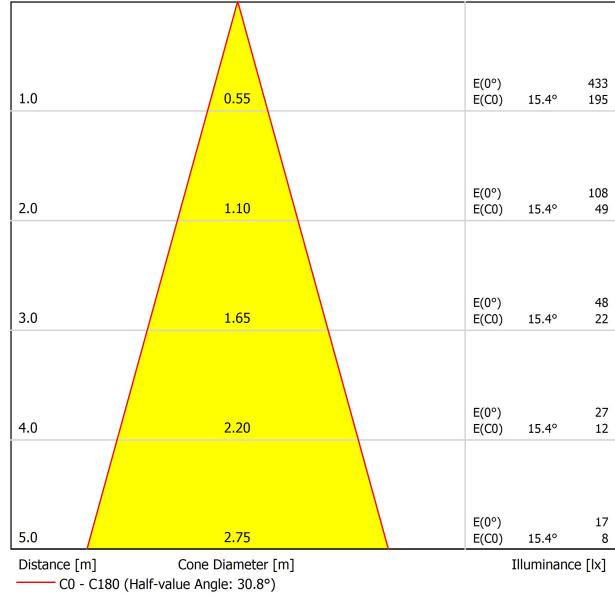

CONICAL DIAGRAM