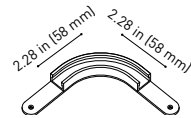

U384-00-02- | N |

Cable Length = 1.38in (35mm)

**MINIMAL TRACK 24V Corner 90° 1 Plane Rounded UL**

U384-00-03- | N |

Cable Length = 1.38in (35mm)

**MINIMAL TRACK 24V Corner 90° 2 Planes UL**

Cable Length = 3.94in (100mm)

# MINIMAL TRACK SUSPENSION

**MINIMAL TRACK 24V Suspension UL**

**Profile 2m**

U384-02-00- | N |

**Profile 2m Initial feed kit UL**

U400-02-10- | N |

**Profile 2m Middle feed kit UL\***

U400-02-20- | N |

\* Unidirectional Middle Feed  
2m = 78.74in

**MINIMAL TRACK 24V Suspension Corner 90° UL**

U400-00-03- | N |

Cable Length = 3.35in (85mm)

**MINIMAL TRACK 24V Suspension UL**

**Rubber Cable n x 1m UL**

U400-00-01- | N |