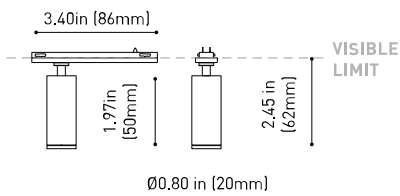

DIMENSIONS

ACCESORIES

MINIMAL TRACK OPTIONS

AWARDS

reddot winner 2020
innovative product

reddot winner 2020
lighting design

Bronze Delta
ADI Awards 2020

WINNER
2020

archiproducts
DESIGN AWARDS
WINNER 2020

PRODUCT

Name	FIT 20 24V UL MEDIUM 3000K WT
Reference	U3860021WT
Color	Textured white
Category	TRACKLIGHTS

LIGHT SOURCE

Type	LED
Gross luminous flux	150 Lm
Color temperature	3000 K
Chromatic stability	MacAdam Step 3
Color Rendering Index	CRI>90
Power	2.1 W
Current	700 mA
Efficacy	71 Lm/W
LED lifespan	L80B10 >50.000h

LIGHTING FIXTURE | PHOTOMETRIC DATA

Lighting efficiency	88%
Delivered luminous flux	132 Lm
Light beam angle	30°

LIGHTING FIXTURE | ELECTRICAL DATA

Driver	Included
Power values of the system	2,80 W
Dimming	Dim options

OTHER DATA

Environmental location	DRY
Track type	Minimal Track
Weight	0.10 lb | 45 gr
Packaged weight	0.17 lb | 75 gr
Packaging dimensions	4.41x3.54x1.02 in | 112x90x26 mm
Materials	Aluminium / Polycarbonate

**US product only. Not available in Canada. Fit 20 24V is a projector for the Minimal Track system. Cylindrical geometry and essential forms, it stands out for its minimalistic looking and its functionality as it can be orientated in any direction. The black perimeter around its mouth highlights its anti-glare vocation.