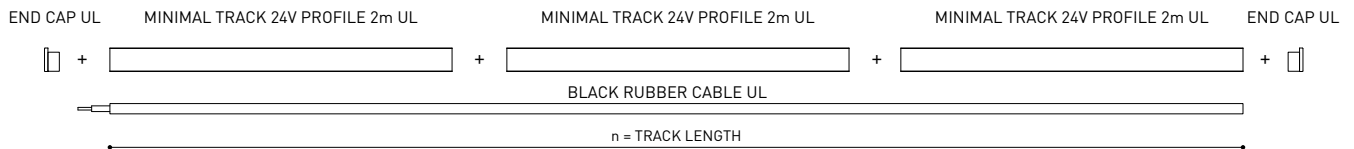

24V SYSTEM

MINIMAL TRACK

MINIMAL TRACK 24V Profile 2m UL U384-02-00- | N |

2m = 78.74in

MINIMAL TRACK 24V Rubber Cable n x 1m UL U384-00-01- | N |

n = Total Length of System
1m = 39.37in

24V | Max. 4A

MINIMAL TRACK 24V Corner 90° 1 Plane UL

U384-00-02- | N |

Cable Length = 1.38in (35mm)

MINIMAL TRACK 24V Corner 90° 1 Plane Rounded UL

U384-00-03- | N |

Cable Length = 1.38in (35mm)

MINIMAL TRACK 24V Corner 90° 2 Planes UL

Cable Length = 3.94in (100mm)

MINIMAL TRACK 24V End Cap UL

U384-00-05- | N |

MINIMAL TRACK 24V Connection Box UL

U384-00-06- | N |

COLOUR | N ■ |

DIM OPTIONS PLEASE CONSULT

INSTALLATION GUIDE
<https://youtu.be/AqTlsTcSoGA>