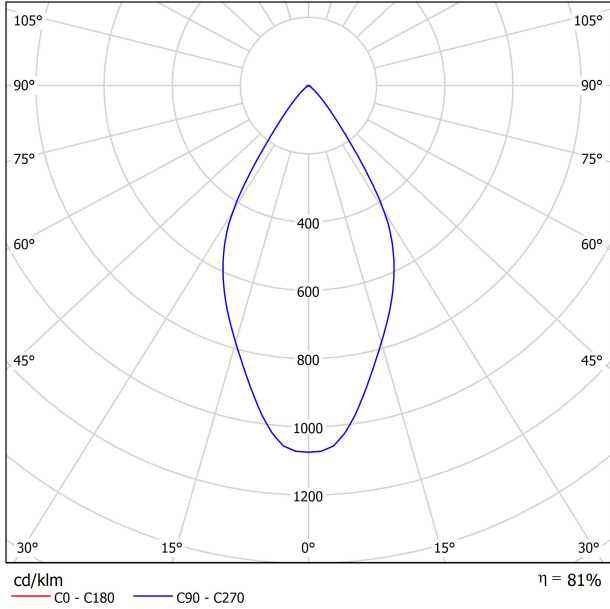

POLAR DIAGRAM