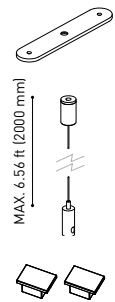

# MINIMAL TRACK SUSPENSION

**MINIMAL TRACK 24V Suspension UL**

**Profile 2m**

U384-02-00- | N |

**Profile 2m Initial feed kit UL**

U400-02-10- | N |

**Profile 2m Middle feed kit UL\***

U400-02-20- | N |

\* Unidirectional Middle Feed  
2m = 78.74in

**MINIMAL TRACK 24V Suspension Corner 90° UL**

U400-00-03- | N |

Cable Length = 3.35in (85mm)

**MINIMAL TRACK 24V Suspension UL**

**Rubber Cable n x 1m UL**

U400-00-01- | N |

n = Total Length of System  
1m = 39.37in

24V | Max. 4A

**MINIMAL TRACK 24V Suspension Straight Joiner UL**

U400-00-02- | N |

**MINIMAL TRACK 24V Suspension Kit UL**

U400-02-04- | N |

**MINIMAL TRACK 24V Suspension End Caps UL**

U400-00-05- | N |

Two End Caps Included

COLOUR | N ■ |

DIM OPTIONS PLEASE CONSULT

24V SYSTEM

MINIMAL TRACK SURFACE & SUSPENSION

	P	V	D (A x B x C)	
<b>MINIMAL TRACK 24V Remote Power Supply UL</b>	<b>U384-00-07</b>	100W	24V	8.16 x 2.97 x 1.30 in 207.2 x 75.4 x 33 mm