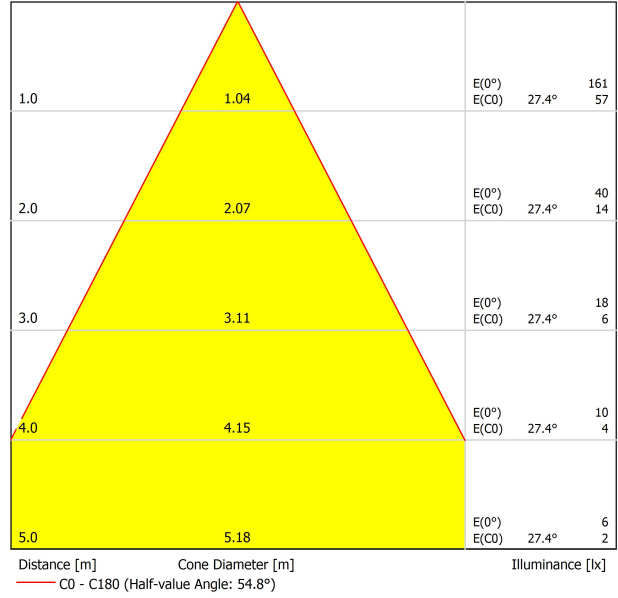

CONICAL DIAGRAM