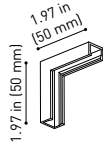

# MINIMAL TRACK

**MINIMAL TRACK 24V Profile 2m UL** U384-02-00- | N |

2m = 78.74in

**MINIMAL TRACK 24V Rubber Cable n x 1m UL** U384-00-01- | N |

n = Total Length of System  
1m = 39.37in

24V | Max. 4A

**MINIMAL TRACK 24V Corner 90° 1 Plane UL**

U384-00-02- | N |

Cable Length = 1.38in (35mm)

**MINIMAL TRACK 24V Corner 90° 1 Plane Rounded UL**

U384-00-03- | N |

Cable Length = 1.38in (35mm)

**MINIMAL TRACK 24V Corner 90° 2 Planes UL**

Cable Length = 3.94in (100mm)