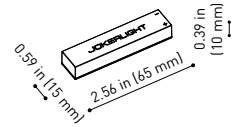

COLOUR | N ■ |

DIM OPTIONS PLEASE CONSULT

INSTALLATION GUIDE
<https://youtu.be/AqTlsTcSoGA>