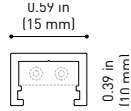

Environmental location	DRY
Track type	Minimal Track
Weight	0.20 lb 90 gr
Packaged weight	0.29 lb 130 gr
Packaging dimensions	4.45x3.94x1.89 in 113x100x48 mm
Materials	Aluminium / Optical Polymethyl Methacrylate

POLAR DIAGRAM

cd/klm
 — C0 - C180 — C90 - C270

CONICAL DIAGRAM

24V SYSTEM

MINIMAL TRACK

MINIMAL TRACK 24V Profile 2m UL U384-02-00- | N |

2m = 78.74in

MINIMAL TRACK 24V Rubber Cable n x 1m UL U384-00-01- | N |

n = Total Length of System
1m = 39.37in

24V | Max. 4A

MINIMAL TRACK 24V Corner 90° 1 Plane UL

U384-00-02- | N |

Cable Length = 1.38in (35mm)

MINIMAL TRACK 24V Corner 90° 1 Plane Rounded UL

U384-00-03- | N |

Cable Length = 1.38in (35mm)

MINIMAL TRACK 24V Corner 90° 2 Planes UL

Cable Length = 3.94in (100mm)

MINIMAL TRACK 24V End Cap UL

U384-00-05- | N |

MINIMAL TRACK 24V Connection Box UL

U384-00-06- | N |

COLOUR | N ■ |