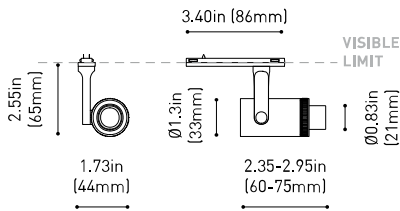

DIMENSIONS

ACCESORIES

MINIMAL TRACK OPTIONS

AWARDS

reddot winner 2020
innovative product

reddot winner 2020
lighting design

Bronze Delta
ADI Awards 2020

WINNER
2020

archiproducts
DESIGN AWARDS
WINNER 2020

Name	PLUS MICRO 24V UL 3000K NT
Reference	U3880001NT
Color	Textured black
Category	TRACKLIGHTS

PRODUCT

Type	LED
Gross luminous flux	525 Lm
Color temperature	3000 K
Chromatic stability	MacAdam Step 3
Color Rendering Index	CRI>90
Power	4.7 W
Current	400 mA
Efficacy	112 Lm/W
LED lifespan	L80B10 >60.000h

LIGHT SOURCE

Lighting efficiency	10-17%
Delivered luminous flux	53 Lm
Light beam angle	10°-35°

LIGHTING FIXTURE | PHOTOMETRIC DATA

Driver	Included
Power values of the system	5,00 W
Dimming	Dim options

LIGHTING FIXTURE | ELECTRICAL DATA

Environmental location	DRY
Track type	Minimal Track
Weight	0.20 lb | 90 gr
Packaged weight	0.29 lb | 130 gr
Packaging dimensions	4.45x3.94x1.89 in | 113x100x48 mm
Materials	Aluminium / Optical Polymethyl Methacrylate

OTHER DATA

**US product only. Not available in Canada. Plus Micro 24V is a projector for the Minimal Track system that offers the possibility of expanding or concentrating the beam light with just a smooth manual gesture. This characteristic makes Plus the ideal alternative for applications where the precision within the beam of light is essential.