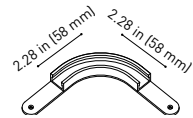

Cable Length = 1.38in (35mm)

MINIMAL TRACK 24V Corner 90° 2 Planes UL

Cable Length = 3.94in (100mm)

MINIMAL TRACK 24V End Cap UL

U384-00-05- | N |

MINIMAL TRACK 24V Connection Box UL

U384-00-06- | N |

COLOUR | N ■ |

U400-02-10- | N |

Profile 2m Middle feed kit UL*

U400-02-20- | N |

* Unidirectional Middle Feed
2m = 78.74in

MINIMAL TRACK 24V Suspension Corner 90° UL

U400-00-03- | N |

Cable Length = 3.35in (85mm)

MINIMAL TRACK 24V Suspension UL

Rubber Cable n x 1m UL

U400-00-01- | N |

n = Total Length of System
1m = 39.37in

24V | Max. 4A

MINIMAL TRACK 24V Suspension Straight Joiner UL

U400-00-02- | N |

MINIMAL TRACK 24V Suspension Kit UL

U400-02-04- | N |