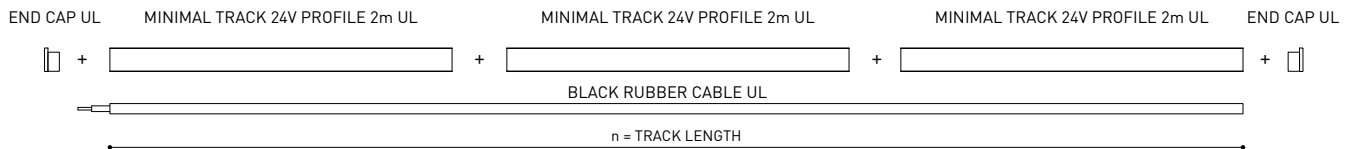

Cable Length = 1.38in (35mm)

MINIMAL TRACK 24V Corner 90° 2 Planes UL

Cable Length = 3.94in (100mm)

MINIMAL TRACK 24V End Cap UL

U384-00-05- | N |

MINIMAL TRACK 24V Connection Box UL

U384-00-06- | N |

COLOUR | N ■ |