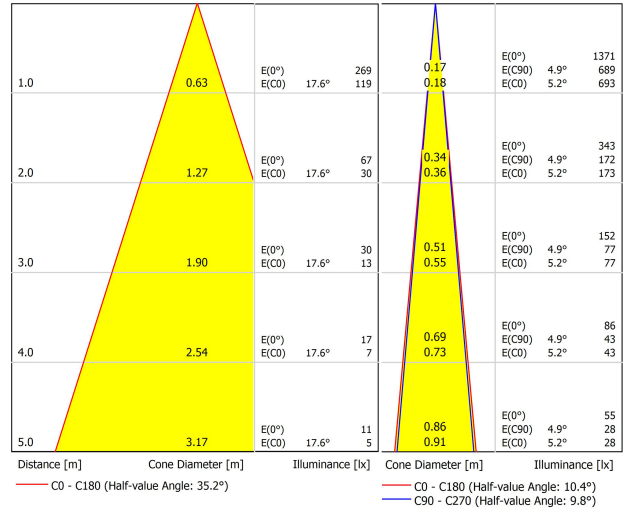

CONICAL DIAGRAM