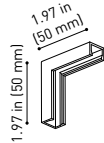

n = Total Length of System
1m = 39.37in

24V | Max. 4A

MINIMAL TRACK 24V Corner 90° 1 Plane UL

U384-00-02- | N |

Cable Length = 1.38in (35mm)

MINIMAL TRACK 24V Corner 90° 1 Plane Rounded UL

U384-00-03- | N |

Cable Length = 1.38in (35mm)

MINIMAL TRACK 24V Corner 90° 2 Planes UL

Cable Length = 3.94in (100mm)

MINIMAL TRACK 24V End Cap UL

U384-00-05- | N |

MINIMAL TRACK 24V Connection Box UL

U384-00-06- | N |

COLOUR | N ■ |