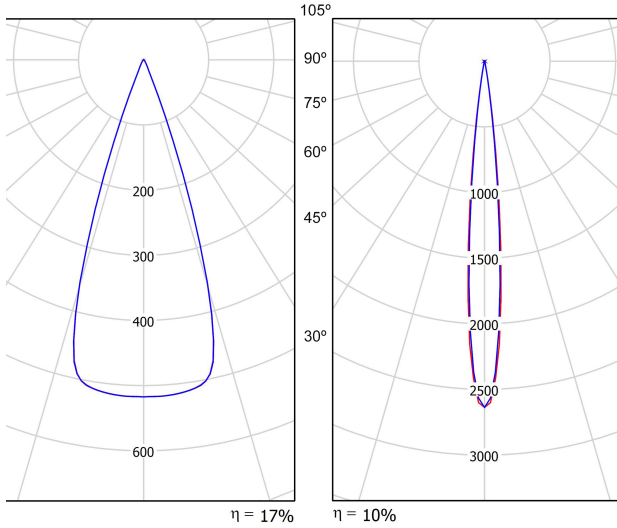

POLAR DIAGRAM