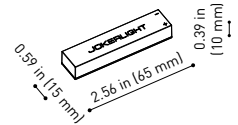

Cable Length = 1.38in (35mm)

MINIMAL TRACK 24V Corner 90° 2 Planes UL

Cable Length = 3.94in (100mm)

MINIMAL TRACK 24V End Cap UL

U384-00-05- | N |

MINIMAL TRACK 24V Connection Box UL

U384-00-06- | N |

COLOUR | N ■ |