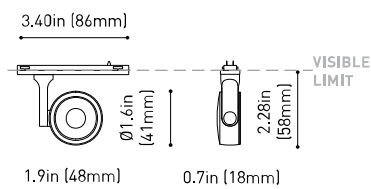

DIMENSIONS

ACCESSORIES

MINIMAL TRACK OPTIONS

AWARDS

reddot winner 2020
innovative product

reddot winner 2020
lighting design

Bronze Delta
ADI Awards 2020

HONORABLE MENTION
EUROPEAN
PRODUCT
DESIGN
AWARD

WINNER
2020

archiproducts
DESIGN AWARDS
WINNER 2020

PRODUCT

Name SIX XS 24V UL 17° 2700K NT

Reference U3890010NT

Color Textured black

Category TRACKLIGHTS

LIGHT SOURCE

Type LED

Gross luminous flux 400 Lm

Color temperature 2700 K

Chromatic stability MacAdam Step 2

Color Rendering Index CRI>90

Power 3.5 W

Current 400 mA

Efficacy 114 Lm/W

LED lifespan L90B10>55.000h

LIGHTING FIXTURE | PHOTOMETRIC DATA

Lighting efficiency 90%

Delivered luminous flux 360 Lm

Light beam angle 17°

LIGHTING FIXTURE | ELECTRICAL DATA

Driver Included

Power values of the system 4,00 W

Dimming Dim options

OTHER DATA

DRY

Minimal Track

0.12 lb | 55 gr

0.19 lb | 85 gr

Packaging dimensions 4.41x3.5x1.02 in | 112x89x26 mm

Materials Aluminium / Polycarbonate

**US product only. Not available in Canada. Six XS 24V is a projector for the Minimal Track system that stands out for its lightness and elegance. Its body; disk looking, rounded shaped, encloses an innovative combination of reflector and lens. The combined action of both, allows Six to direct light rays with the maximum uniformity in a very small distance that, at the same time, has made possible its differential design-reduced and minimalist-.