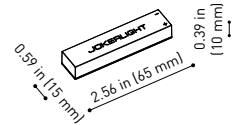

Lighting efficiency 90%

Delivered luminous flux 360 Lm

Light beam angle 17°

LIGHTING FIXTURE | ELECTRICAL DATA

Driver Included

Power values of the system 4,00 W

Dimming Dim options

OTHER DATA

Cable Length = 3.94in (100mm)

MINIMAL TRACK 24V End Cap UL

U384-00-05- | N |

MINIMAL TRACK 24V Connection Box UL

U384-00-06- | N |

COLOUR | N ■ |

DIM OPTIONS PLEASE CONSULT

INSTALLATION GUIDE
<https://youtu.be/AqTlsTcSoGA>