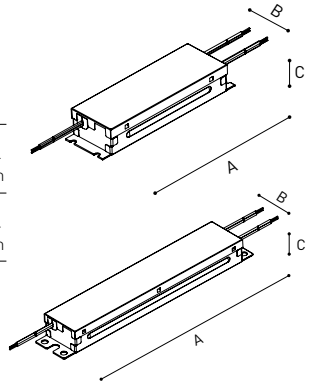

24V SYSTEM

MINIMAL TRACK SURFACE & SUSPENSION

	P	V	D (A x B x C)	
MINIMAL TRACK 24V Remote Power Supply UL	U384-00-07	100W	24V	8.16 x 2.97 x 1.30 in 207.2 x 75.4 x 33 mm

120 & 277 V | 50/60 Hz | NO DIM

	P	V	D (A x B x C)	
MINIMAL TRACK 24V Dimmable Power Supply UL*	U010-00-01	60W	24V	5.83 x 1.68 x 1 in 148.2 x 42.6 x 25.4 mm
	U010-00-02	100W	24V	9.5 x 1.57 x 1 in 241.3 x 39.9 x 25.4 mm

120 & 277 V | 50/60 Hz | 0-10 V

	P	V	D (A x B x C)	
MINIMAL TRACK 24V Constant Voltage Dimmer	U010-00-00	144W	24V	2.86 x 1.18 x 0.71 in 72.6 x 30 x 18 mm

24 V | CASAMBI

UL DROP VOLTAGE TABLE

POWER	CABLE SECTION	CABLE LENGTH			
		<16.40 ft <5 m	<32.80 ft <10 m	<65.62 ft <20 m	<98.43 ft <30 m
60 W	AWG18	98.43 ft 30 m	98.43 ft 30 m	65.62 ft 20 m	32.80 ft 10 m
	AWG16	98.43 ft 30 m	98.43 ft 30 m	98.43 ft 30 m	65.62 ft 20 m
96 W	AWG18	65.62 ft 20 m	32.80 ft 10 m	X	X
	AWG16	65.62 ft 20 m	65.62 ft 20 m	32.80 ft 10 m	X

PHASE CUT AND DMX DIM OPTIONS PLEASE CONSLT | *POWER SUPPLY REQUIRES AN ENCLOSURE FOR INSTALLATION. ENCLOSURE NOT PROVIDED