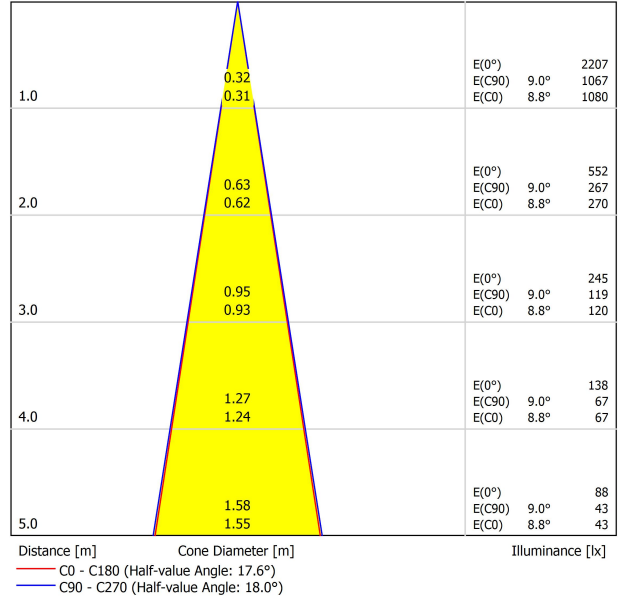

CONICAL DIAGRAM