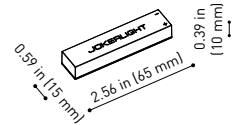

LIGHTING FIXTURE | PHOTOMETRIC DATA

Lighting efficiency	90%
Delivered luminous flux	360 Lm
Light beam angle	17°

LIGHTING FIXTURE | ELECTRICAL DATA

Driver	Included
Power values of the system	4,00 W
Dimming	Dim options

Cable Length = 3.94in (100mm)

MINIMAL TRACK 24V End Cap UL

U384-00-05- | N |

MINIMAL TRACK 24V Connection Box UL

U384-00-06- | N |

COLOUR | N ■ |

DIM OPTIONS PLEASE CONSULT

INSTALLATION GUIDE
<https://youtu.be/AqTlsTcSoGA>