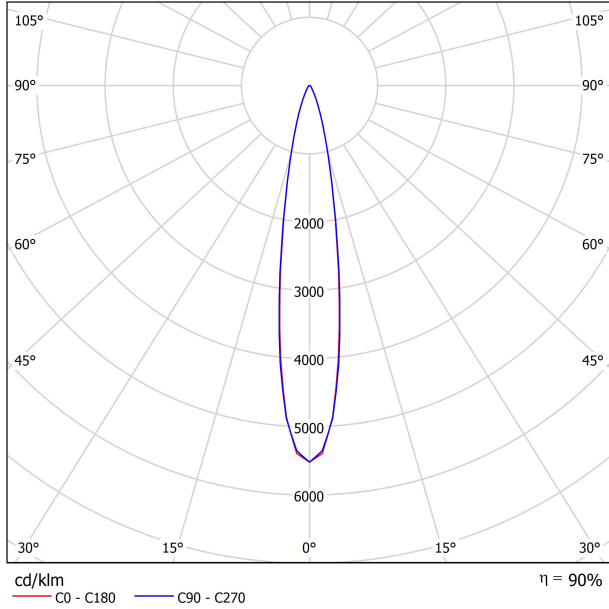

POLAR DIAGRAM