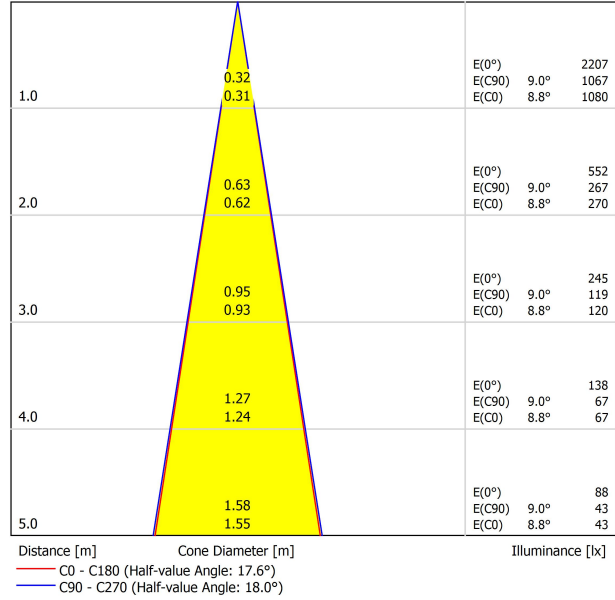

CONICAL DIAGRAM