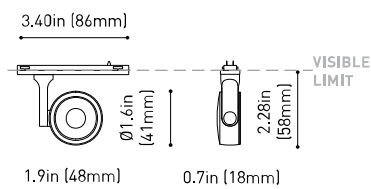

DIMENSIONS

ACCESORIES

MINIMAL TRACK OPTIONS

AWARDS

reddot winner 2020
innovative product

reddot winner 2020
lighting design

Bronze Delta
ADI Awards 2020

WINNER
2020

archiproducts
DESIGN AWARDS
WINNER 2020

PRODUCT

Name	SIX XS 24V UL 17° 2700K WT
Reference	U3890010WT
Color	Textured white
Category	TRACKLIGHTS

LIGHT SOURCE

Type	LED
Gross luminous flux	400 Lm
Color temperature	2700 K
Chromatic stability	MacAdam Step 2
Color Rendering Index	CRI>90
Power	3.5 W
Current	400 mA
Efficacy	114 Lm/W
LED lifespan	L90B10>55.000h

LIGHTING FIXTURE | PHOTOMETRIC DATA

Lighting efficiency	90%
Delivered luminous flux	360 Lm
Light beam angle	17°

LIGHTING FIXTURE | ELECTRICAL DATA

Driver	Included
Power values of the system	4,00 W
Dimming	Dim options

OTHER DATA

Environmental location	DRY
Track type	Minimal Track
Weight	0.12 lb | 55 gr
Packaged weight	0.19 lb | 85 gr
Packaging dimensions	4.41x3.5x1.02 in | 112x89x26 mm
Materials	Aluminium / Polycarbonate

**US product only. Not available in Canada. Six XS 24V is a projector for the Minimal Track system that stands out for its lightness and elegance. Its body; disk looking, rounded shaped, encloses an innovative combination of reflector and lens. The combined action of both, allows Six to direct light rays with the maximum uniformity in a very small distance that, at the same time, has made possible its differential design-reduced and minimalist-.