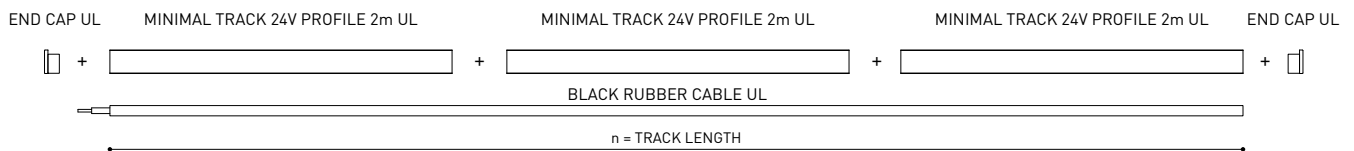

Cable Length = 3.94in (100mm)

MINIMAL TRACK 24V End Cap UL

U384-00-05- | N |

MINIMAL TRACK 24V Connection Box UL

U384-00-06- | N |

COLOUR | N ■ |

DIM OPTIONS PLEASE CONSULT

INSTALLATION GUIDE
<https://youtu.be/AqTlsTcSoGA>