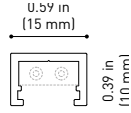

Environmental location	DRY
Track type	Minimal Track
Weight	0.12 lb 55 gr
Packaged weight	0.19 lb 85 gr
Packaging dimensions	4.41x3.5x1.02 in 112x89x26 mm
Materials	Aluminium / Polycarbonate

OTHER DATA

**US product only. Not available in Canada. Six XS 24V is a projector for the Minimal Track system that stands out for its lightness and elegance. Its body; disk looking, rounded shaped, encloses an innovative combination of reflector and lens. The combined action of both, allows Six to direct light rays with the maximum uniformity in a very small distance that, at the same time, has made possible its differential design-reduced and minimalist-.

POLAR DIAGRAM

CONICAL DIAGRAM

24V SYSTEM

MINIMAL TRACK

MINIMAL TRACK 24V Profile 2m UL U384-02-00- | N |

2m = 78.74in

MINIMAL TRACK 24V Rubber Cable n x 1m UL U384-00-01- | N |

n = Total Length of System
1m = 39.37in

24V | Max. 4A

MINIMAL TRACK 24V Corner 90° 1 Plane UL

U384-00-02- | N |

Cable Length = 1.38in (35mm)

MINIMAL TRACK 24V Corner 90° 1 Plane Rounded UL

U384-00-03- | N |

Cable Length = 1.38in (35mm)

MINIMAL TRACK 24V Corner 90° 2 Planes UL