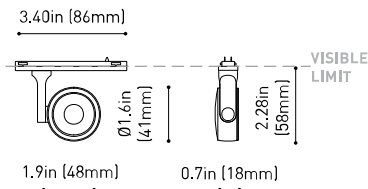

DIMENSIONS

ACCESORIES

AWARDS

reddot winner 2020
innovative product

reddot winner 2020
lighting design

Bronze Delta
ADI Awards 2020

WINNER
2020

archiproducts
DESIGN AWARDS
WINNER 2020

Name	SIX XS 24V UL 17° 4000K WT
Reference	U3890012WT
Color	Textured white
Category	TRACKLIGHTS

PRODUCT

Type	LED
Gross luminous flux	450 Lm
Color temperature	4000 K
Chromatic stability	MacAdam Step 2
Color Rendering Index	CRI>90
Power	3.5 W
Current	400 mA
Efficacy	129 Lm/W
LED lifespan	L90B10>55.000h

LIGHT SOURCE

Lighting efficiency	90%
Delivered luminous flux	405 Lm
Light beam angle	17°

LIGHTING FIXTURE | PHOTOMETRIC DATA

Driver	Included
Power values of the system	4,00 W
Dimming	Dim options

LIGHTING FIXTURE | ELECTRICAL DATA

Environmental location	DRY
Track type	Minimal Track
Weight	0.12 lb | 55 gr
Packaged weight	0.19 lb | 85 gr
Packaging dimensions	4.41x3.5x1.02 in | 112x89x26 mm
Materials	Aluminium / Polycarbonate

OTHER DATA

**US product only. Not available in Canada. Six XS 24V is a projector for the Minimal Track system that stands out for its lightness and elegance. Its body; disk looking, rounded shaped, encloses an innovative combination of reflector and lens. The combined action of both, allows Six to direct light rays with the maximum uniformity in a very small distance that, at the same time, has made possible its differential design-reduced and minimalist-.