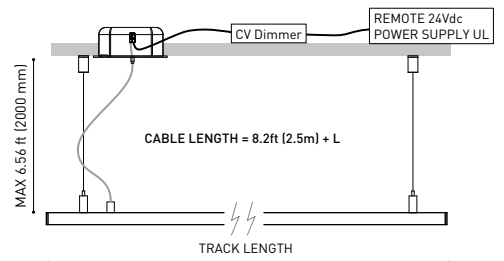

24V SYSTEM

MINIMAL TRACK SUSPENSION

MINIMAL TRACK 24V Suspension UL

Profile 2m

U384-02-00- | N |

Profile 2m Initial feed kit UL

U400-02-10- | N |

Profile 2m Middle feed kit UL*

U400-02-20- | N |

* Unidirectional Middle Feed
2m = 78.74in

MINIMAL TRACK 24V Suspension Corner 90° UL

U400-00-03- | N |

Cable Length = 3.35in (85mm)

MINIMAL TRACK 24V Suspension UL

Rubber Cable n x 1m UL

U400-00-01- | N |

n = Total Length of System
1m = 39.37in

24V | Max. 4A

MINIMAL TRACK 24V Suspension Straight Joiner UL

U400-00-02- | N |

MINIMAL TRACK 24V Suspension Kit UL

U400-02-04- | N |

MINIMAL TRACK 24V Suspension End Caps UL

U400-00-05- | N |

Two End Caps Included

COLOUR | N ■ |

DIM OPTIONS PLEASE CONSULT