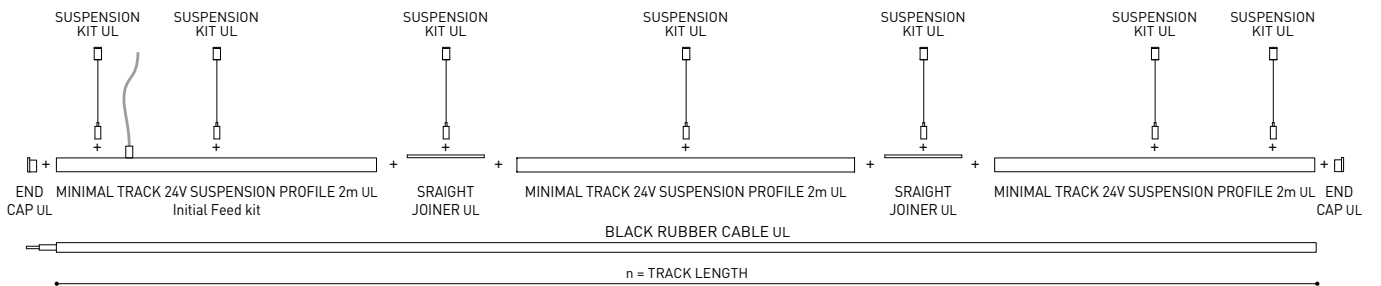

24V SYSTEM

MINIMAL TRACK SUSPENSION

MINIMAL TRACK 24V Suspension UL

Profile 2m

U384-02-00- | N |

Profile 2m Initial feed kit UL

U400-02-10- | N |

Profile 2m Middle feed kit UL*

U400-02-20- | N |

* Unidirectional Middle Feed
2m = 78.74in

MINIMAL TRACK 24V Suspension Corner 90° UL

U400-00-03- | N |

Cable Length = 3.35in (85mm)

MINIMAL TRACK 24V Suspension UL

Rubber Cable n x 1m UL

U400-00-01- | N |

n = Total Length of System
1m = 39.37in

24V | Max. 4A

MINIMAL TRACK 24V Suspension Straight Joiner UL

U400-00-02- | N |

MINIMAL TRACK 24V Suspension Kit UL

U400-02-04- | N |

MINIMAL TRACK 24V Suspension End Caps UL

U400-00-05- | N |

Two End Caps Included

COLOUR | N ■ |

DIM OPTIONS PLEASE CONSULT