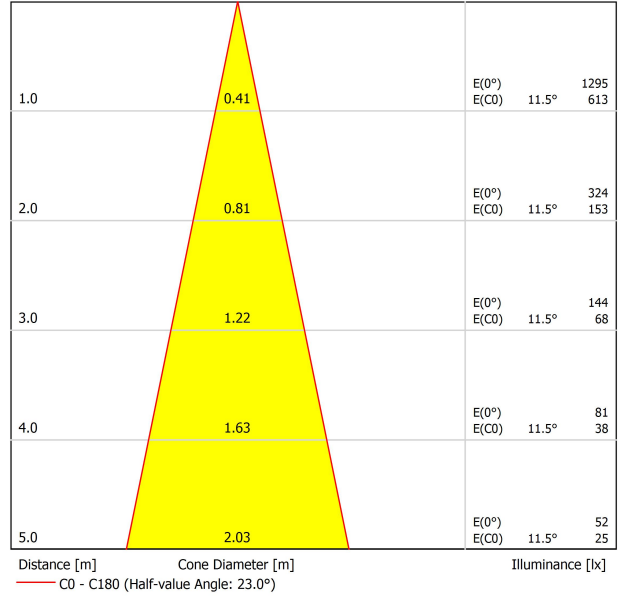

CONICAL DIAGRAM