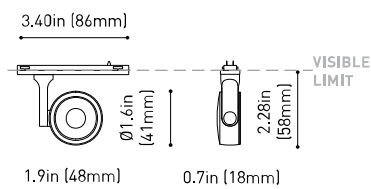

DIMENSIONS

ACCESORIES

MINIMAL TRACK OPTIONS

AWARDS

reddot winner 2020
innovative product

reddot winner 2020
lighting design

Bronze Delta
ADI Awards 2020

WINNER
2020

archiproducts
DESIGN AWARDS
WINNER 2020

PRODUCT

Name	SIX XS 24V UL 23° 3000K NT
Reference	U3890021NT
Color	Textured black
Category	TRACKLIGHTS

LIGHT SOURCE

Type	LED
Gross luminous flux	420 Lm
Color temperature	3000 K
Chromatic stability	MacAdam Step 2
Color Rendering Index	CRI>90
Power	3.5 W
Current	400 mA
Efficacy	120 Lm/W
LED lifespan	L90B10>55.000h

LIGHTING FIXTURE | PHOTOMETRIC DATA

Lighting efficiency	86%
Delivered luminous flux	361 Lm
Light beam angle	23°

LIGHTING FIXTURE | ELECTRICAL DATA

Driver	Included
Power values of the system	4,00 W
Dimming	Dim options

OTHER DATA

Environmental location	DRY
Track type	Minimal Track
Weight	0.12 lb | 55 gr
Packaged weight	0.19 lb | 85 gr
Packaging dimensions	4.41x3.5x1.02 in | 112x89x26 mm
Materials	Aluminium / Polycarbonate

**US product only. Not available in Canada. Six XS 24V is a projector for the Minimal Track system that stands out for its lightness and elegance. Its body; disk looking, rounded shaped, encloses an innovative combination of reflector and lens. The combined action of both, allows Six to direct light rays with the maximum uniformity in a very small distance that, at the same time, has made possible its differential design-reduced and minimalist-.