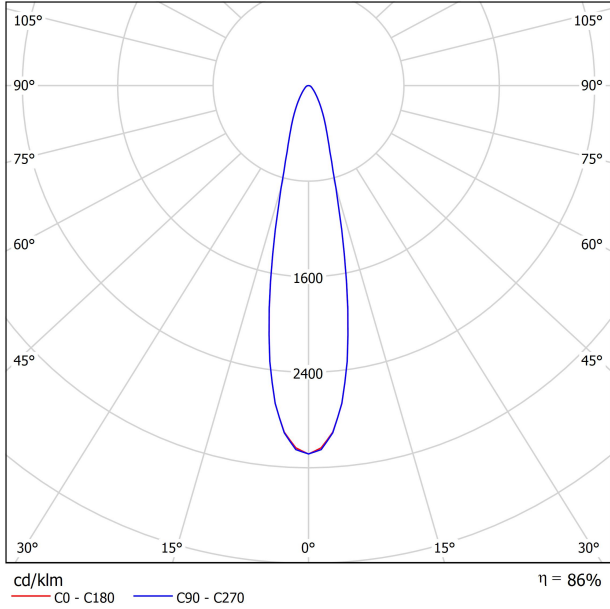

POLAR DIAGRAM