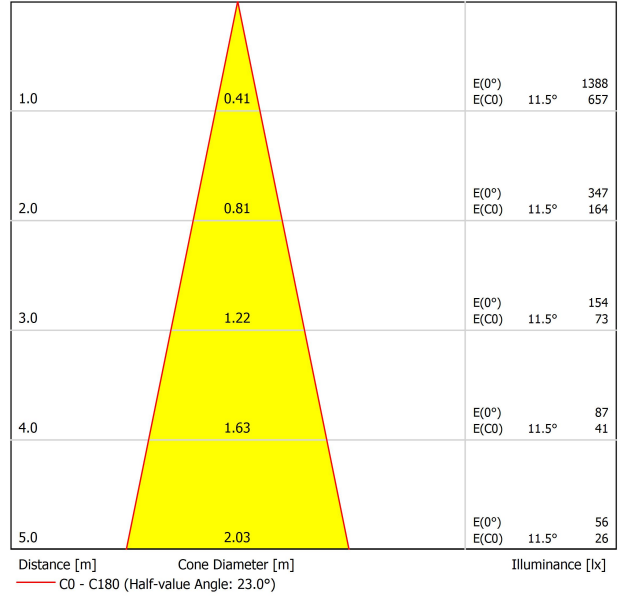

CONICAL DIAGRAM