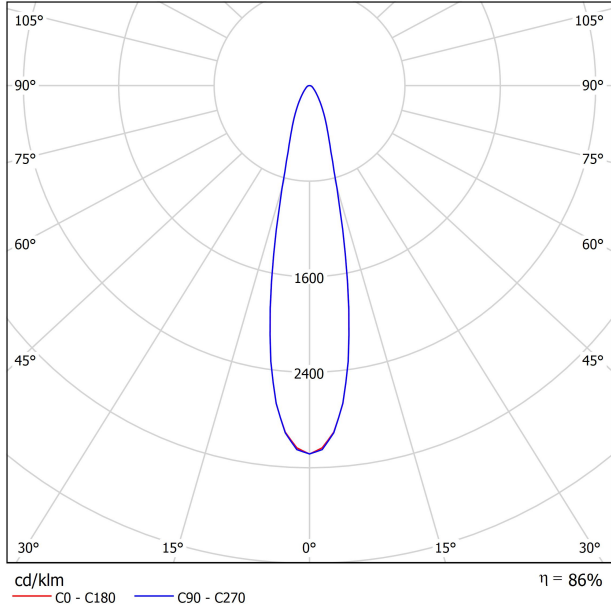

POLAR DIAGRAM