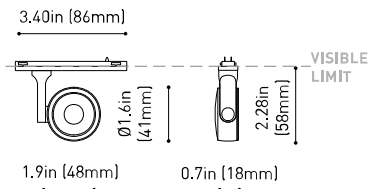

DIMENSIONS

ACCESORIES

AWARDS

reddot winner 2020
innovative product

reddot winner 2020
lighting design

Bronze Delta
ADI Awards 2020

WINNER
2020

archiproducts
DESIGN AWARDS
WINNER 2020

Name	SIX XS 24V UL 23° 4000K NT
Reference	U3890022NT
Color	Textured black
Category	TRACKLIGHTS

PRODUCT

Type	LED
Gross luminous flux	450 Lm
Color temperature	4000 K
Chromatic stability	MacAdam Step 2
Color Rendering Index	CRI>90
Power	3.5 W
Current	400 mA
Efficacy	129 Lm/W
LED lifespan	L90B10>55.000h

LIGHT SOURCE

Lighting efficiency	86%
Delivered luminous flux	387 Lm
Light beam angle	23°

LIGHTING FIXTURE | PHOTOMETRIC DATA

Driver	Included
Power values of the system	4,00 W
Dimming	Dim options

LIGHTING FIXTURE | ELECTRICAL DATA

Environmental location	DRY
Track type	Minimal Track
Weight	0.12 lb | 55 gr
Packaged weight	0.19 lb | 85 gr
Packaging dimensions	4.41x3.5x1.02 in | 112x89x26 mm
Materials	Aluminium / Polycarbonate

OTHER DATA

**US product only. Not available in Canada. Six XS 24V is a projector for the Minimal Track system that stands out for its lightness and elegance. Its body; disk looking, rounded shaped, encloses an innovative combination of reflector and lens. The combined action of both, allows Six to direct light rays with the maximum uniformity in a very small distance that, at the same time, has made possible its differential design-reduced and minimalist-.