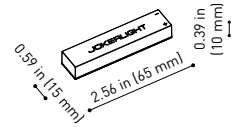

Cable Length = 3.94in (100mm)

MINIMAL TRACK 24V End Cap UL

U384-00-05- | N |

MINIMAL TRACK 24V Connection Box UL

U384-00-06- | N |

COLOUR | N ■ |

DIM OPTIONS PLEASE CONSULT

INSTALLATION GUIDE
<https://youtu.be/AqTlsTcSoGA>