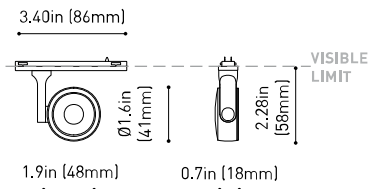

DIMENSIONS

ACCESORIES

MINIMAL TRACK OPTIONS

AWARDS

reddot winner 2020
innovative product

reddot winner 2020
lighting design

Bronze Delta
ADI Awards 2020

WINNER
2020

WINNER 2020

PRODUCT

Name	SIX XS 24V UL 34° 2700K NT
Reference	U3890030NT
Color	Textured black
Category	TRACKLIGHTS

LIGHT SOURCE

Type	LED
Gross luminous flux	400 Lm
Color temperature	2700 K
Chromatic stability	MacAdam Step 2
Color Rendering Index	CRI>90
Power	3.5 W
Current	400 mA
Efficacy	114 Lm/W
LED lifespan	L90B10>55.000h

LIGHTING FIXTURE | PHOTOMETRIC DATA

Lighting efficiency	88%
Delivered luminous flux	352 Lm
Light beam angle	34°

LIGHTING FIXTURE | ELECTRICAL DATA

Driver	Included
Power values of the system	4,00 W
Dimming	Dim options

OTHER DATA

Environmental location	DRY
Track type	Minimal Track
Weight	0.12 lb | 55 gr
Packaged weight	0.19 lb | 85 gr
Packaging dimensions	4.41x3.5x1.02 in | 112x89x26 mm
Materials	Aluminium / Polycarbonate

**US product only. Not available in Canada. Six XS 24V is a projector for the Minimal Track system that stands out for its lightness and elegance. Its body; disk looking, rounded shaped, encloses an innovative combination of reflector and lens. The combined action of both, allows Six to direct light rays with the maximum uniformity in a very small distance that, at the same time, has made possible its differential design-reduced and minimalist-.