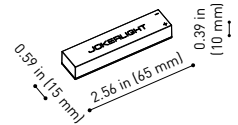

LIGHTING FIXTURE | PHOTOMETRIC DATA

Lighting efficiency	88%
Delivered luminous flux	352 Lm
Light beam angle	34°

LIGHTING FIXTURE | ELECTRICAL DATA

Driver	Included
Power values of the system	4,00 W
Dimming	Dim options

MINIMAL TRACK 24V Corner 90° 1 Plane Rounded UL

U384-00-03- | N |

Cable Length = 1.38in (35mm)

MINIMAL TRACK 24V Connection Box UL

U384-00-06- | N |

MINIMAL TRACK 24V Corner 90° 2 Planes UL

Cable Length = 3.94in (100mm)