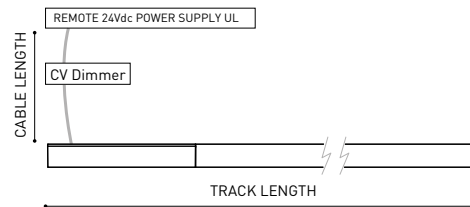

MINIMAL TRACK 24V Corner 90° 1 Plane Rounded UL

U384-00-03- | N |

Cable Length = 1.38in (35mm)

MINIMAL TRACK 24V Connection Box UL

U384-00-06- | N |

MINIMAL TRACK 24V Corner 90° 2 Planes UL

Cable Length = 3.94in (100mm)