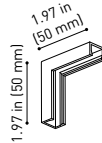

MINIMAL TRACK 24V Corner 90° 1 Plane Rounded UL

U384-00-03- | N |

Cable Length = 1.38in (35mm)

MINIMAL TRACK 24V Connection Box UL

U384-00-06- | N |

MINIMAL TRACK 24V Corner 90° 2 Planes UL

Cable Length = 3.94in (100mm)