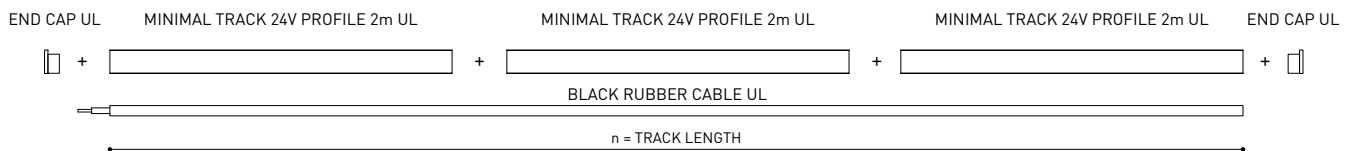

MINIMAL TRACK 24V Corner 90° 1 Plane Rounded UL

U384-00-03- | N |

Cable Length = 1.38in (35mm)

MINIMAL TRACK 24V Connection Box UL

U384-00-06- | N |

MINIMAL TRACK 24V Corner 90° 2 Planes UL

Cable Length = 3.94in (100mm)