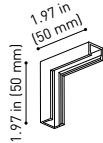

24V | Max. 4A

MINIMAL TRACK 24V Corner 90° 1 Plane UL

U384-00-02- | N |

Cable Length = 1.38in (35mm)

MINIMAL TRACK 24V End Cap UL

U384-00-05- | N |

MINIMAL TRACK 24V Corner 90° 1 Plane Rounded UL

U384-00-03- | N |

Cable Length = 1.38in (35mm)

MINIMAL TRACK 24V Connection Box UL

U384-00-06- | N |

MINIMAL TRACK 24V Corner 90° 2 Planes UL

Cable Length = 3.94in (100mm)

COLOUR | N ■ |

DIM OPTIONS PLEASE CONSULT

INSTALLATION GUIDE
<https://youtu.be/AqTIsTcSoGA>