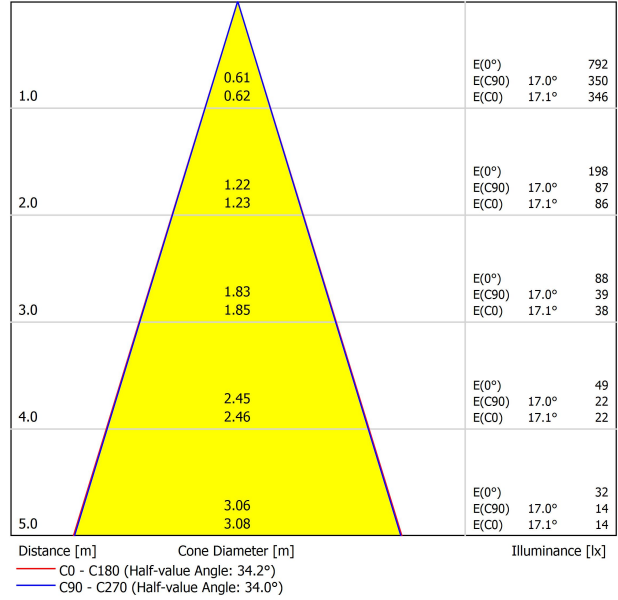

CONICAL DIAGRAM