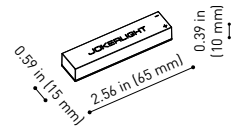

LIGHT SOURCE

Lighting efficiency	88%
Delivered luminous flux	352 Lm
Light beam angle	34°

LIGHTING FIXTURE | PHOTOMETRIC DATA

Driver	Included
Power values of the system	4,00 W
Dimming	Dim options

LIGHTING FIXTURE | ELECTRICAL DATA

Environmental location	DRY
Track type	Minimal Track
Weight	0.12 lb 55 gr
Packaged weight	0.19 lb 85 gr
Packaging dimensions	4.41x3.5x1.02 in 112x89x26 mm
Materials	Aluminium / Polycarbonate

OTHER DATA

**US product only. Not available in Canada. Six XS 24V is a projector for the Minimal Track system that stands out for its lightness and elegance. Its body; disk looking, rounded shaped, encloses an innovative combination of reflector and lens. The combined action of both, allows Six to direct light rays with the maximum uniformity in a very small distance that, at the same time, has made possible its differential design-reduced and minimalist-.

24V | Max. 4A

MINIMAL TRACK 24V Corner 90° 1 Plane UL

U384-00-02- | N |

Cable Length = 1.38in (35mm)

MINIMAL TRACK 24V End Cap UL

U384-00-05- | N |

MINIMAL TRACK 24V Corner 90° 1 Plane Rounded UL

U384-00-03- | N |

Cable Length = 1.38in (35mm)

MINIMAL TRACK 24V Connection Box UL

U384-00-06- | N |

MINIMAL TRACK 24V Corner 90° 2 Planes UL

Cable Length = 3.94in (100mm)

COLOUR | N ■ |

DIM OPTIONS PLEASE CONSULT

INSTALLATION GUIDE
<https://youtu.be/AqTIsTcSoGA>