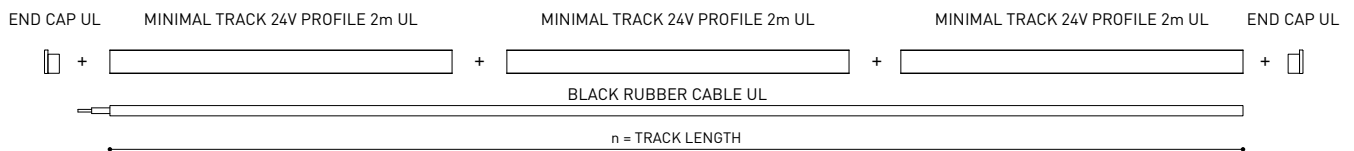

Cable Length = 1.38in (35mm)

MINIMAL TRACK 24V Connection Box UL

U384-00-06- | N |

MINIMAL TRACK 24V Corner 90° 2 Planes UL

Cable Length = 3.94in (100mm)

COLOUR | N ■ |

DIM OPTIONS PLEASE CONSULT

INSTALLATION GUIDE
<https://youtu.be/AqTIsTcSoGA>