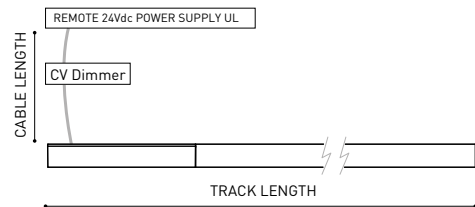

LIGHT SOURCE

Lighting efficiency	88%
Delivered luminous flux	352 Lm
Light beam angle	34°

LIGHTING FIXTURE | PHOTOMETRIC DATA

Driver	Included
Power values of the system	4,00 W
Dimming	Dim options

LIGHTING FIXTURE | ELECTRICAL DATA

Cable Length = 1.38in (35mm)

MINIMAL TRACK 24V Connection Box UL

U384-00-06- | N |

MINIMAL TRACK 24V Corner 90° 2 Planes UL

Cable Length = 3.94in (100mm)

COLOUR | N ■ |

DIM OPTIONS PLEASE CONSULT

INSTALLATION GUIDE
<https://youtu.be/AqTIsTcSoGA>