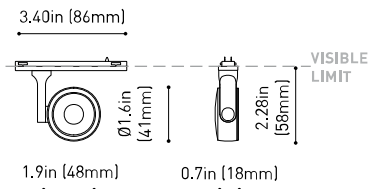

DIMENSIONS

ACCESORIES

MINIMAL TRACK OPTIONS

AWARDS

reddot winner 2020
innovative product

reddot winner 2020
lighting design

Bronze Delta
ADI Awards 2020

WINNER
2020

archiproducts
DESIGN AWARDS
WINNER 2020

Name	SIX XS 24V UL 34° 2700K WT
Reference	U3890030WT
Color	Textured white
Category	TRACKLIGHTS

PRODUCT

Type	LED
Gross luminous flux	400 Lm
Color temperature	2700 K
Chromatic stability	MacAdam Step 2
Color Rendering Index	CRI>90
Power	3.5 W
Current	400 mA
Efficacy	114 Lm/W
LED lifespan	L90B10>55.000h

LIGHT SOURCE

Lighting efficiency	88%
Delivered luminous flux	352 Lm
Light beam angle	34°

LIGHTING FIXTURE | PHOTOMETRIC DATA

Driver	Included
Power values of the system	4,00 W
Dimming	Dim options

LIGHTING FIXTURE | ELECTRICAL DATA

Environmental location	DRY
Track type	Minimal Track
Weight	0.12 lb | 55 gr
Packaged weight	0.19 lb | 85 gr
Packaging dimensions	4.41x3.5x1.02 in | 112x89x26 mm
Materials	Aluminium / Polycarbonate

OTHER DATA

**US product only. Not available in Canada. Six XS 24V is a projector for the Minimal Track system that stands out for its lightness and elegance. Its body; disk looking, rounded shaped, encloses an innovative combination of reflector and lens. The combined action of both, allows Six to direct light rays with the maximum uniformity in a very small distance that, at the same time, has made possible its differential design-reduced and minimalist-.