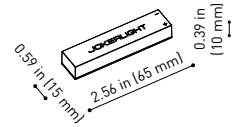

COLOUR | N ■ |

DIM OPTIONS PLEASE CONSULT

INSTALLATION GUIDE
<https://youtu.be/AqTIsTcSoGA>