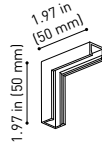

# MINIMAL TRACK

**MINIMAL TRACK 24V Profile 2m UL** U384-02-00- | N |

2m = 78.74in

**MINIMAL TRACK 24V Rubber Cable n x 1m UL** U384-00-01- | N |

n = Total Length of System  
1m = 39.37in

24V | Max. 4A

**MINIMAL TRACK 24V Corner 90° 1 Plane UL**

U384-00-02- | N |

Cable Length = 1.38in (35mm)

**MINIMAL TRACK 24V Corner 90° 1 Plane Rounded UL**

U384-00-03- | N |

Cable Length = 1.38in (35mm)

**MINIMAL TRACK 24V Corner 90° 2 Planes UL**

Cable Length = 3.94in (100mm)