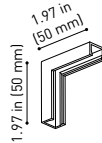

Cable Length = 3.94in (100mm)

MINIMAL TRACK 24V End Cap UL