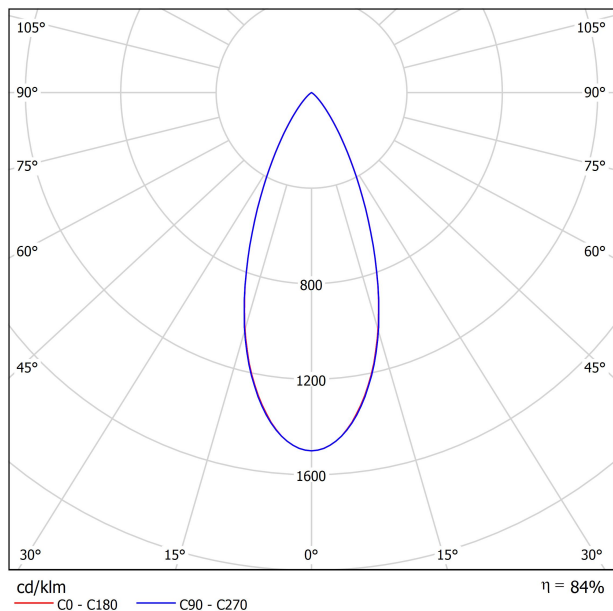

POLAR DIAGRAM