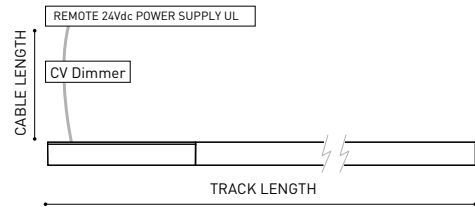

MINIMAL TRACK

MINIMAL TRACK 24V Profile 2m UL U384-02-00- | N |

2m = 78.74in

MINIMAL TRACK 24V Rubber Cable n x 1m UL U384-00-01- | N |

n = Total Length of System
1m = 39.37in

24V | Max. 4A

MINIMAL TRACK 24V Corner 90° 1 Plane UL

U384-00-02- | N |

Cable Length = 1.38in (35mm)

U384-00-03- | N |

Cable Length = 1.38in (35mm)

MINIMAL TRACK 24V Corner 90° 2 Planes UL

Cable Length = 3.94in (100mm)

MINIMAL TRACK 24V End Cap UL

U384-00-05- | N |

MINIMAL TRACK 24V Connection Box UL

U384-00-06- | N |