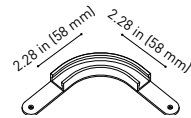

MINIMAL TRACK 24V Corner 90° 1 Plane UL

U384-00-02- | N |

Cable Length = 1.38in (35mm)

MINIMAL TRACK 24V Corner 90° 1 Plane Rounded UL

U384-00-03- | N |

Cable Length = 1.38in (35mm)

MINIMAL TRACK 24V Corner 90° 2 Planes UL

Cable Length = 3.94in (100mm)

MINIMAL TRACK 24V End Cap UL

U384-00-05- | N |

MINIMAL TRACK 24V Connection Box UL

U384-00-06- | N |

24V SYSTEM

MINIMAL TRACK SUSPENSION

MINIMAL TRACK 24V Suspension UL

Profile 2m

U384-02-00- | N |

Profile 2m Initial feed kit UL

U400-02-10- | N |

Profile 2m Middle feed kit UL*

U400-02-20- | N |

* Unidirectional Middle Feed
2m = 78.74in

MINIMAL TRACK 24V Suspension Corner 90° UL

U400-00-03- | N |

Cable Length = 3.35in (85mm)

MINIMAL TRACK 24V Suspension UL

Rubber Cable n x 1m UL

U400-00-01- | N |

n = Total Length of System
1m = 39.37in

24V | Max. 4A

MINIMAL TRACK 24V Suspension Straight Joiner UL