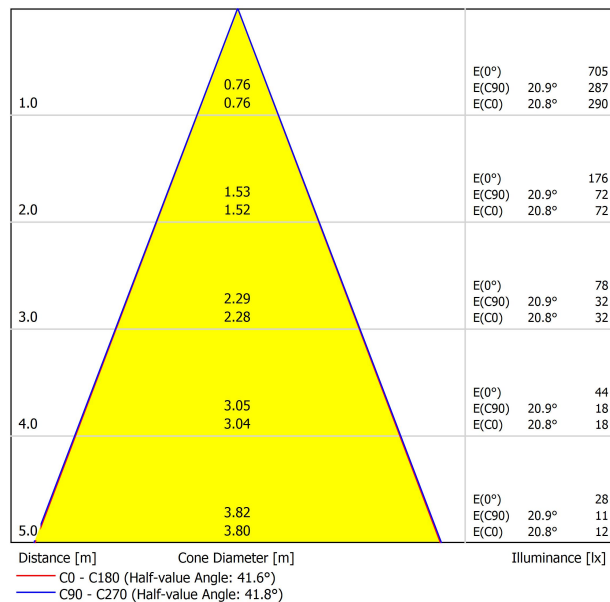

CONICAL DIAGRAM