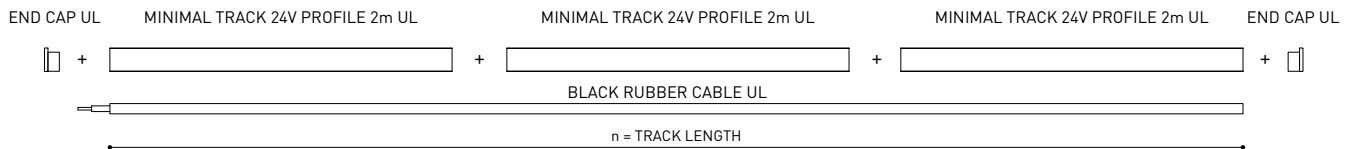

Cable Length = 3.94in (100mm)

MINIMAL TRACK 24V End Cap UL

U384-00-05- | N |

MINIMAL TRACK 24V Connection Box UL

U384-00-06- | N |

24V SYSTEM

MINIMAL TRACK SUSPENSION

MINIMAL TRACK 24V Suspension UL