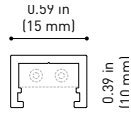

MINIMAL TRACK 24V Corner 90° 1 Plane UL

U384-00-02- | N |

Cable Length = 1.38in (35mm)

MINIMAL TRACK 24V Corner 90° 1 Plane Rounded UL

U384-00-03- | N |

Cable Length = 1.38in (35mm)

MINIMAL TRACK 24V Corner 90° 2 Planes UL

Cable Length = 3.94in (100mm)

MINIMAL TRACK 24V End Cap UL

U384-00-05- | N |

MINIMAL TRACK 24V Connection Box UL

U384-00-06- | N |

24V SYSTEM

MINIMAL TRACK SUSPENSION

MINIMAL TRACK 24V Suspension UL