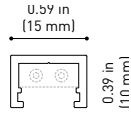

Environmental location	DRY
Track type	Minimal Track
Weight	0.17 lb 75 gr
Packaged weight	0.25 lb 115 gr
Packaging dimensions	4.45x4.37x1.26 in 113x111x32 mm
Materials	Aluminium / Polycarbonate

OTHER DATA

POLAR DIAGRAM

CONICAL DIAGRAM

MINIMAL TRACK

MINIMAL TRACK 24V Profile 2m UL U384-02-00- | N |

2m = 78.74in

MINIMAL TRACK 24V Rubber Cable n x 1m UL U384-00-01- | N |

n = Total Length of System
1m = 39.37in

24V | Max. 4A