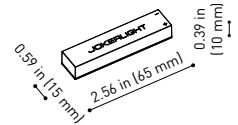

Cable Length = 3.94in (100mm)

MINIMAL TRACK 24V End Cap UL

U384-00-05- | N |

MINIMAL TRACK 24V Connection Box UL

U384-00-06- | N |

24V SYSTEM

MINIMAL TRACK SUSPENSION

MINIMAL TRACK 24V Suspension UL