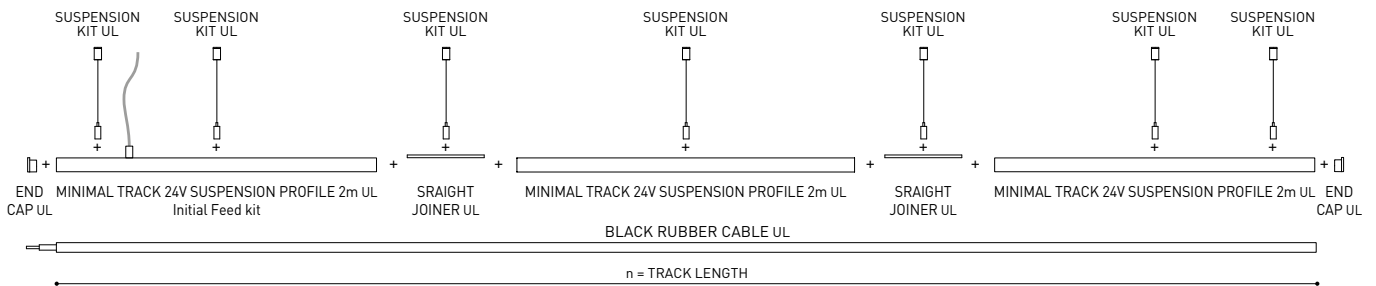

U400-00-02- | N |

MINIMAL TRACK 24V Suspension Kit UL

U400-02-04- | N |

MINIMAL TRACK 24V Suspension End Caps UL

U400-00-05- | N |

Two End Caps Included

COLOUR | N ■ |

DIM OPTIONS PLEASE CONSULT