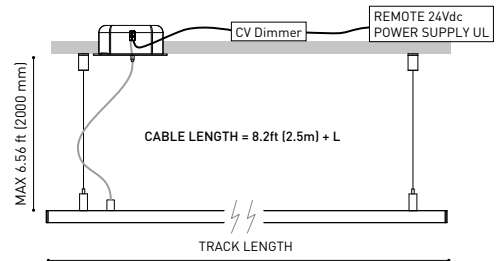

U400-00-03- | N |

Cable Length = 3.35in (85mm)

MINIMAL TRACK 24V Suspension UL

Rubber Cable n x 1m UL

U400-00-01- | N |

n = Total Length of System
1m = 39.37in

24V | Max. 4A

MINIMAL TRACK 24V Suspension Straight Joiner UL

U400-00-02- | N |

MINIMAL TRACK 24V Suspension Kit UL

U400-02-04- | N |

MINIMAL TRACK 24V Suspension End Caps UL

U400-00-05- | N |

Two End Caps Included

COLOUR | N ■ |

DIM OPTIONS PLEASE CONSULT

24V SYSTEM

MINIMAL TRACK SURFACE & SUSPENSION

	P	V	D (A x B x C)	
MINIMAL TRACK 24V Remote Power Supply UL	U384-00-07	100W	24V	8.16 x 2.97 x 1.30 in 207.2 x 75.4 x 33 mm

120 & 277 V | 50/60 Hz | NO DIM

	P	V	D (A x B x C)	
MINIMAL TRACK 24V Dimmable Power Supply UL*	U010-00-01	60W	24V	5.83 x 1.68 x 1 in 148.2 x 42.6 x 25.4 mm
	U010-00-02	100W	24V	9.5 x 1.57 x 1 in 241.3 x 39.9 x 25.4 mm