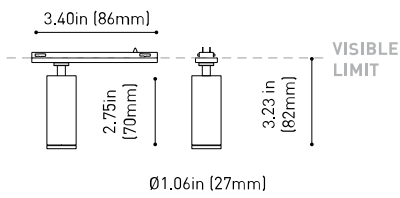

DIMENSIONS

ACCESORIES

MINIMAL TRACK OPTIONS

AWARDS

reddot winner 2020
innovative product

reddot winner 2020
lighting design

Bronze Delta
ADI Awards 2020

WINNER
2020

archiproducts
DESIGN AWARDS
WINNER 2020

Name	FIT 27 24V UL FLOOD 3000K NT
Reference	U3990031NT
Color	Textured black
Category	TRACKLIGHTS

PRODUCT

Type	LED
Gross luminous flux	470 Lm
Color temperature	3000 K
Chromatic stability	MacAdam Step 2
Color Rendering Index	CRI>90
Power	4.5 W
Current	400 mA
Efficacy	104 Lm/W
LED lifespan	L90B10>108.000h

LIGHT SOURCE

Lighting efficiency	84%
Delivered luminous flux	395 Lm
Light beam angle	42°

LIGHTING FIXTURE | PHOTOMETRIC DATA

Driver	Included
Power values of the system	5,00 W
Dimming	Dim options

LIGHTING FIXTURE | ELECTRICAL DATA

Environmental location	DRY
Track type	Minimal Track
Weight	0.17 lb | 75 gr
Packaged weight	0.25 lb | 115 gr
Packaging dimensions	4.45x4.37x1.26 in | 113x111x32 mm
Materials	Aluminium / Polycarbonate

OTHER DATA

**US product only. Not available in Canada. Fit 20 24V is a projector for the Minimal Track system. Cylindrical geometry and essential forms, it stands out for its minimalistic looking and its functionality as it can be orientated in any direction. The black perimeter around its mouth highlights its anti-glare vocation.